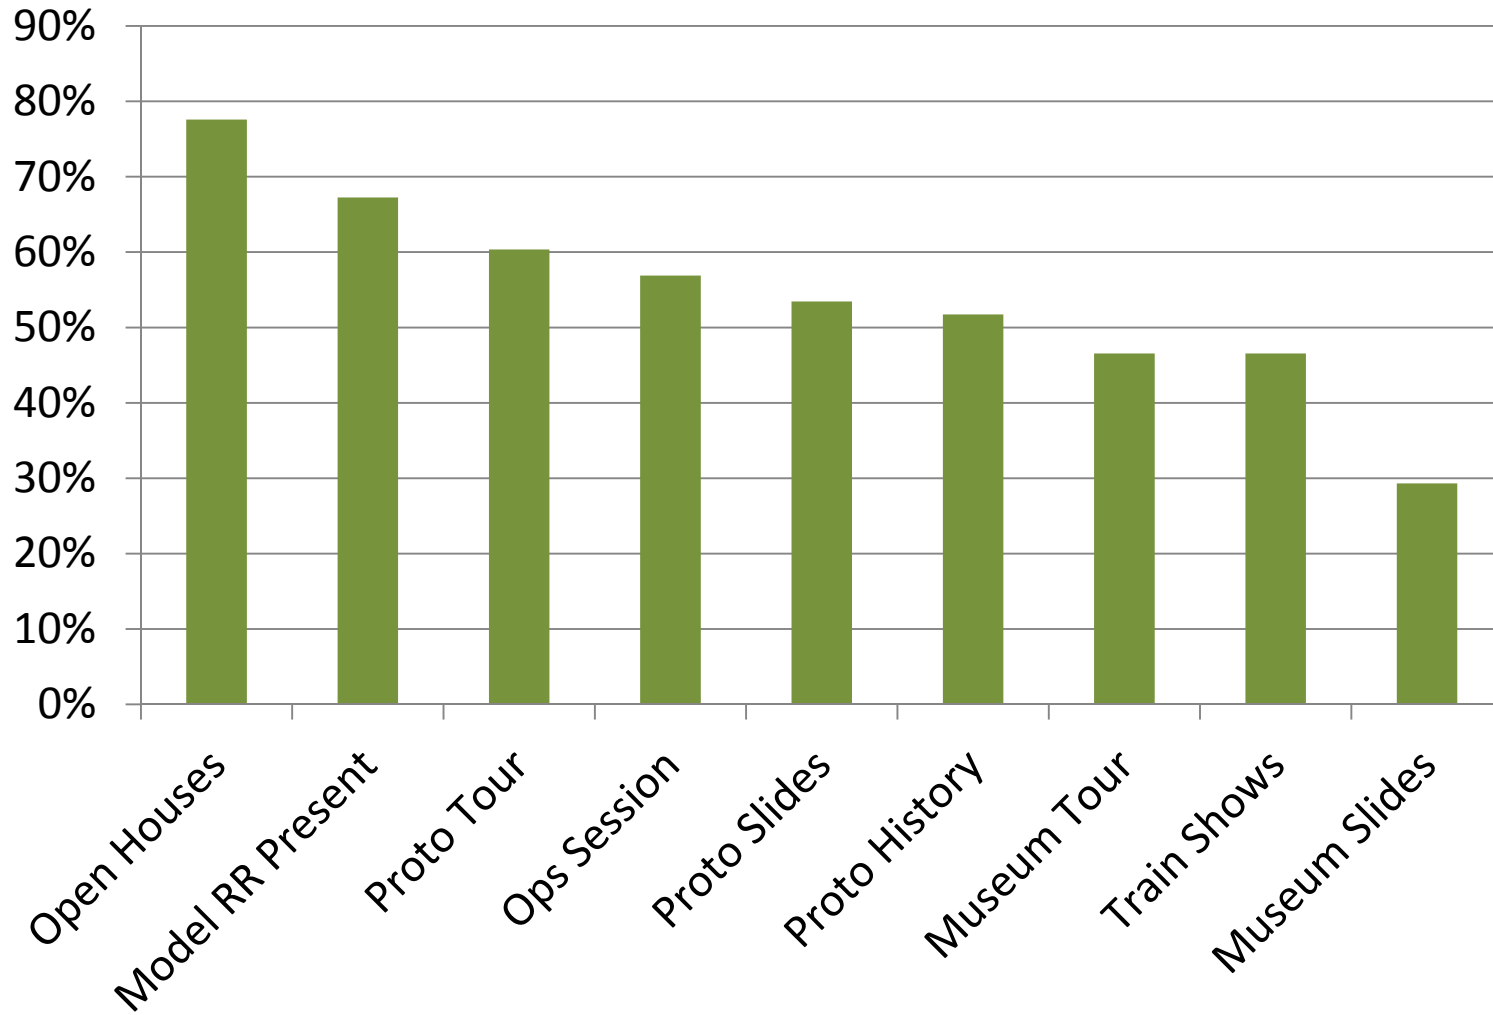

----- **General Interest Presentations or Excursions** -----

Model Railroad presentations – Members’ or Guests’
Open house visits and tours of member or guest layouts
Attend operating sessions
Prototype tours (if we can arrange them....)
Prototype video or slide shows
Prototype historical operations slide shows or video
Museum visit or tour
Museum slide show or video
Train show trips – such as Trainfest or Madd City

Other topics:

Other Miscellaneous Comments:

Rate your Hobby Skills

What is your Hobby Scale

Meeting Attendance

At the Meetings I Like

Hobby Interests

General Interests

Other Related Interests 1-8

Other Related Interests 9-15

Top 10 Clinic Topics

Next 10 Clinic Topics

Clinics Ranked 21-31

Clinics Ranked 32-43