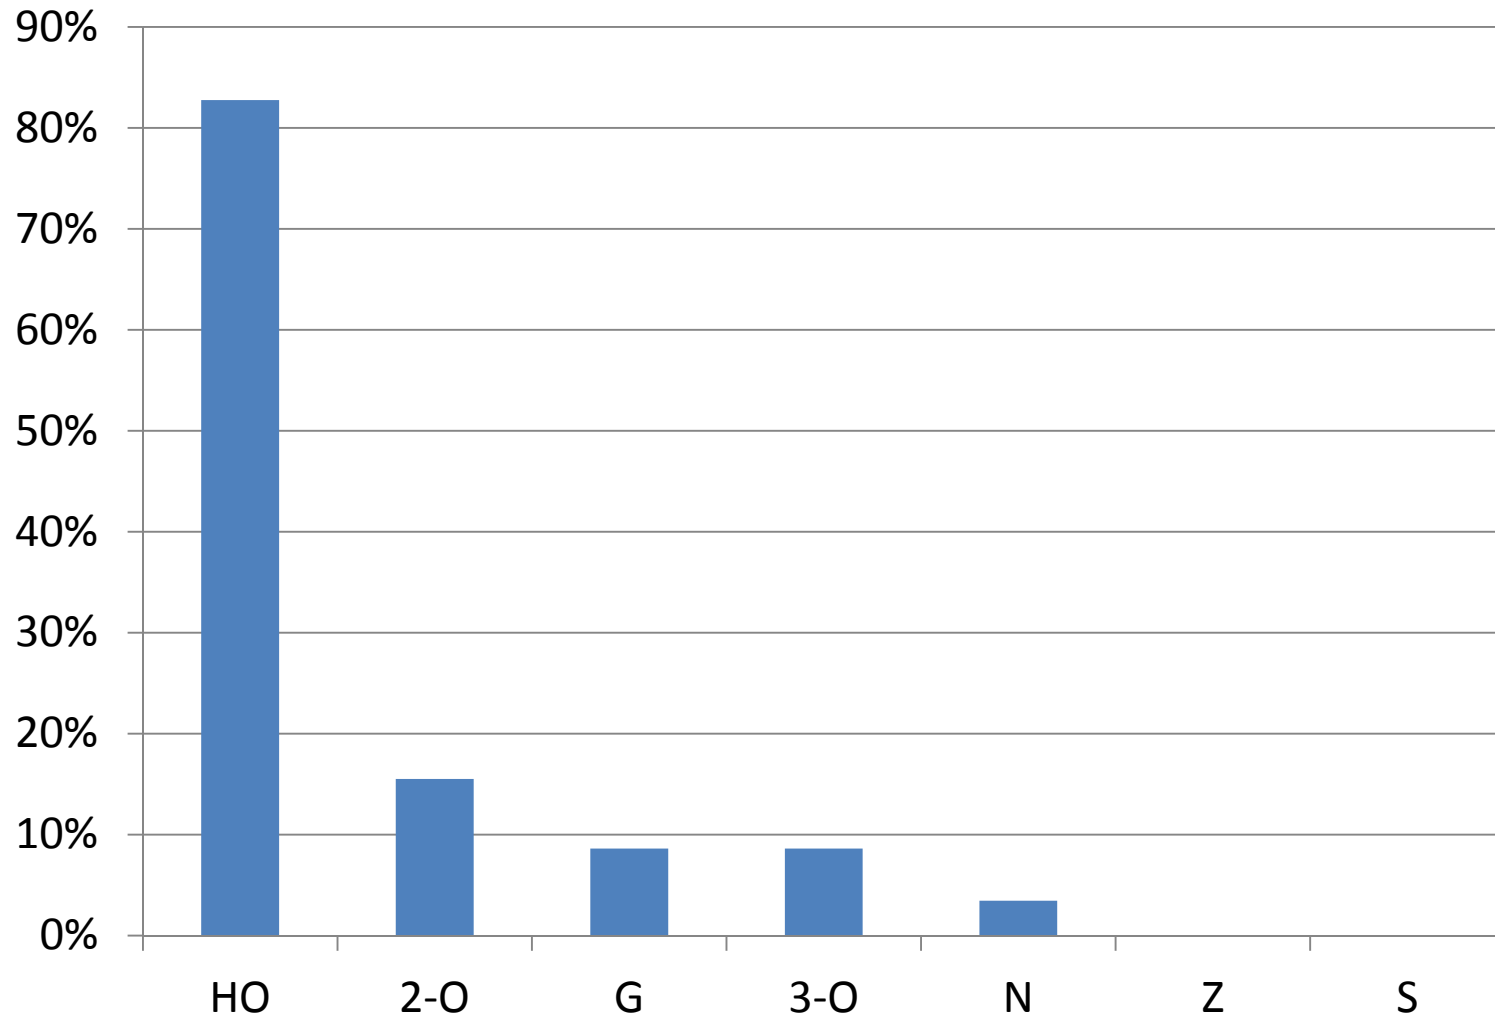

What is your Hobby Scale